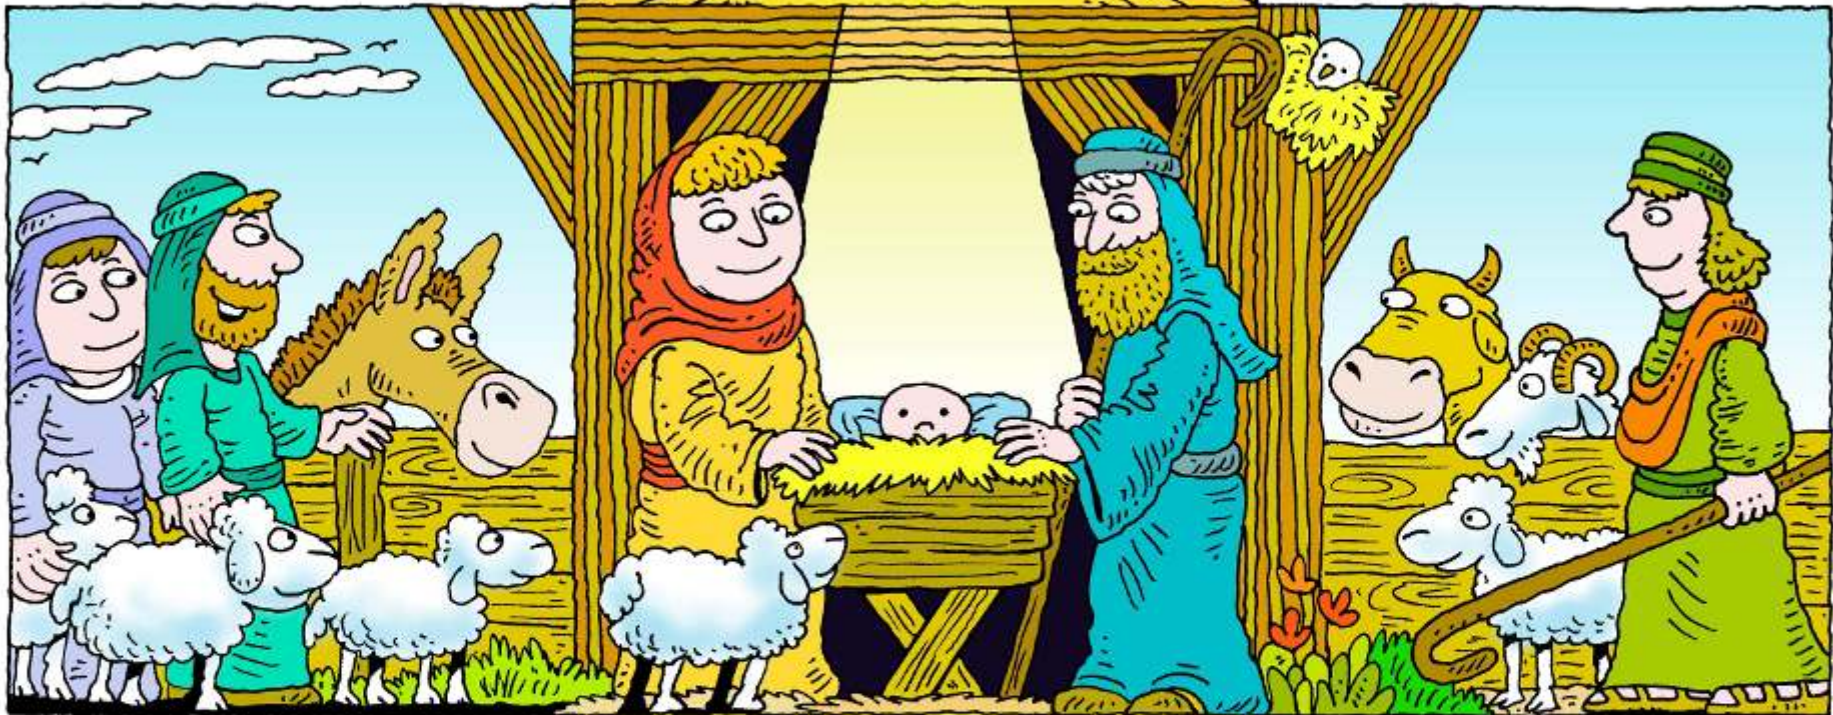

**The Postable  
Nativity Scene.**

Fold the four  
lines A to B

**B**

**A**

Print on card and the Scene  
will stand up by itself.  
Print on paper and  
you can lean it against  
something.

**A**

**The Saviour of  
the world is born.**

**B**

Cut around the whole  
shape and fold the flaps in.  
Fold the top and bottom flaps  
first, then the two sides.