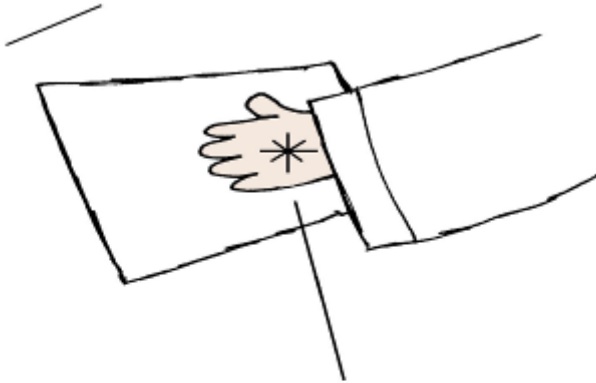

Cut out woman.

Push a split pin through the hand star and the bucket star.

Glue woman on to background with a dab of glue under her feet and head. (Or sellotape)

- **Rebekah attach bucket on split pin to water camels**

**Cut around woman
Attach bucket with
split pin**